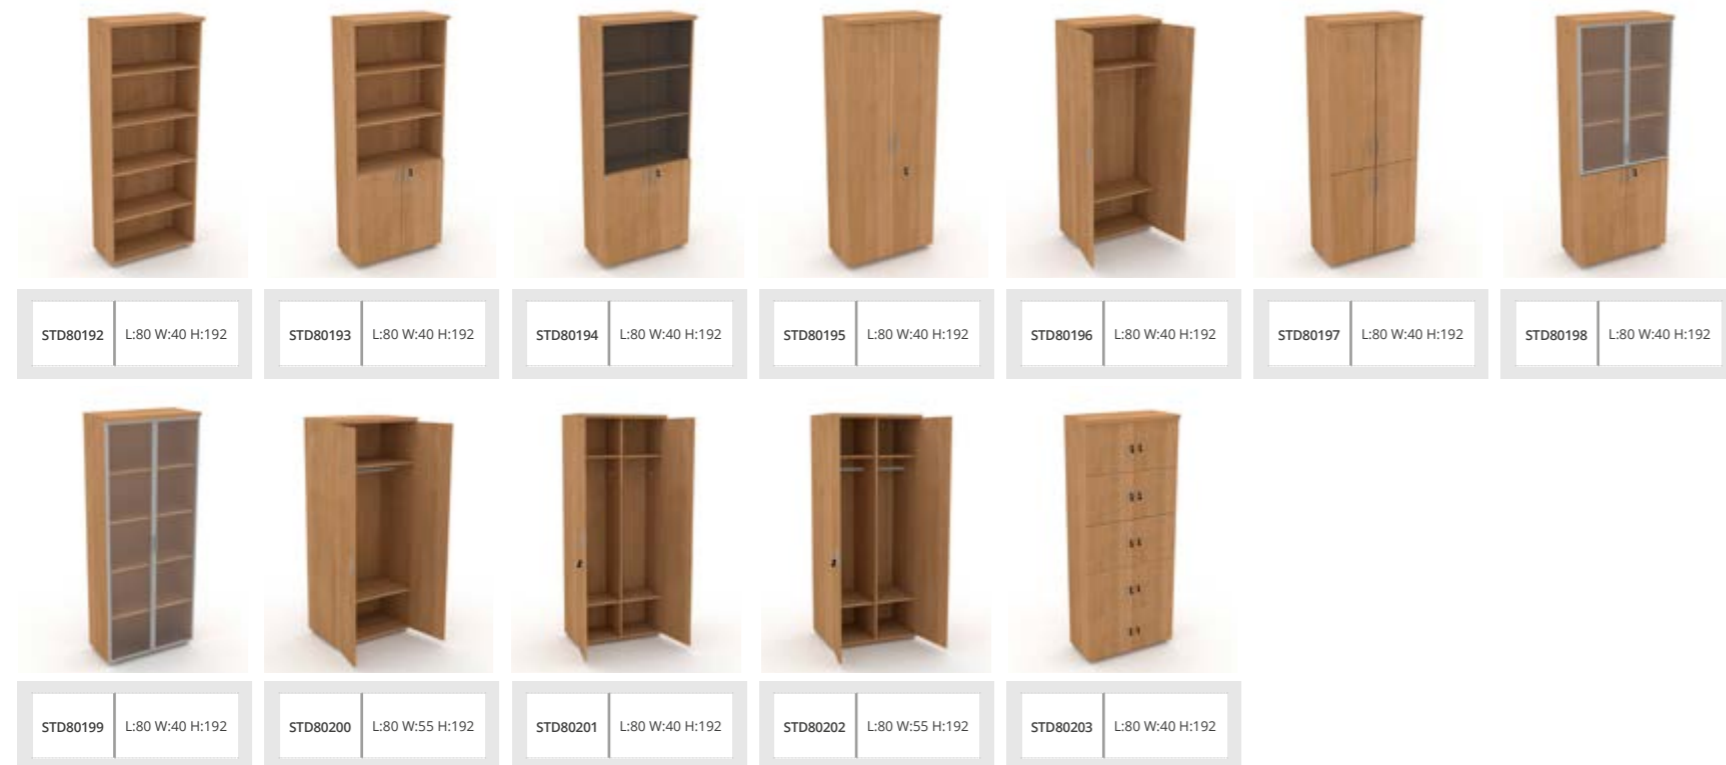

80x190 cm DOLAP SERİSİ/ CABINETS SERIES