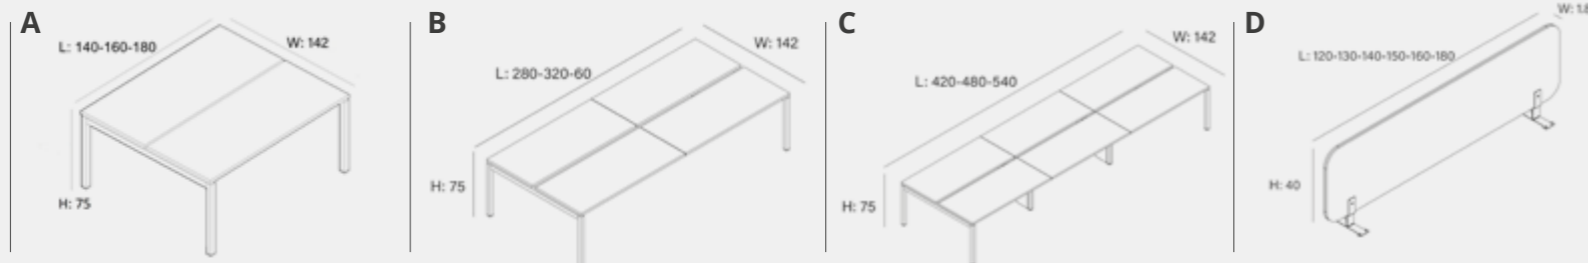

TEKNİK ÇİZİM / TECHNICAL DRAWING

	ÜRÜN / PRODUCT	KOD / CODE	AÇIKLAMA / EXPLANATION	ÖLÇÜ / SIZE (CM)
A	RADICAL WORKSTATION MASA (2'Lİ) RADICAL WORKSTATION DESK (2 PEOPLE)	RDWM 140145	140 cm 2'Lİ MASA / WORK GROUP FOR 2 PEOPLE	L:140 W:142 H:75
		RDWM 160145	160 cm 2'Lİ MASA / WORK GROUP FOR 2 PEOPLE	L:160 W:142 H:75
		RDWM 180145	180 cm 2'Lİ MASA / WORK GROUP FOR 2 PEOPLE	L:180 W:142 H:75
B	RADICAL WORKSTATION MASA (4'LÜ) RADICAL WORKSTATION DESK (4 PEOPLE)	RDWM 280145	140 cm 4'LÜ MASA / WORK GROUP FOR 4 PEOPLE	L:280 W:142 H:75
		RDWM 320145	160 cm 4'LÜ MASA / WORK GROUP FOR 4 PEOPLE	L:320 W:142 H:75
		RDWM 360145	180 cm 4'LÜ MASA / WORK GROUP FOR 4 PEOPLE	L:360 W:142 H:75
C	RADICAL WORKSTATION MASA (6'Lİ) RADICAL WORKSTATION DESK (6 PEOPLE)	RDWM 420145	140 cm 6'Lİ MASA / WORK GROUP FOR 6 PEOPLE	L:420 W:142 H:75
		RDWM 480145	160 cm 6'Lİ MASA / WORK GROUP FOR 6 PEOPLE	L:480 W:142 H:75
		RDWM 540145	180 cm 6'Lİ MASA / WORK GROUP FOR 6 PEOPLE	L:540 W:142 H:75
D	AKSESUARLI BÖLÜCÜ PANELLER SEPERATOR PANEL WITH ACCESSORIES	ABP 40120	120'LİK BÖLÜCÜ PANEL / SEPERATOR PANEL	L:120 W:1.8 H:40
		ABP 40130	130'LUK BÖLÜCÜ PANEL / SEPERATOR PANEL	L:130 W:1.8 H:40
		ABP 40140	140'LİK BÖLÜCÜ PANEL / SEPERATOR PANEL	L:140 W:1.8 H:40
		ABP 40150	150'LİK BÖLÜCÜ PANEL / SEPERATOR PANEL	L:150 W:1.8 H:40
		ABP 40160	160'LİK BÖLÜCÜ PANEL / SEPERATOR PANEL	L:160 W:1.8 H:40
	ABP 40180	180'LİK BÖLÜCÜ PANEL / SEPERATOR PANEL	L:180 W:1.8 H:40