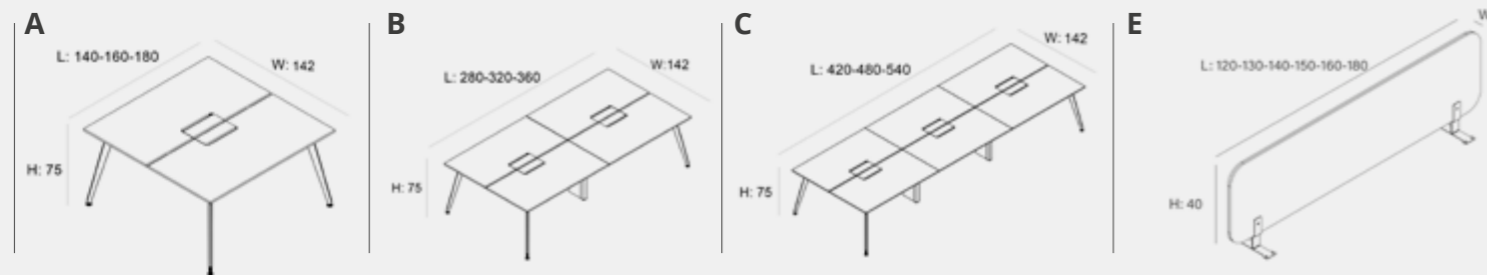

TEKNİK ÇİZİM / TECHNICAL DRAWING

ÜRÜN / PRODUCT	KOD / CODE	AÇIKLAMA / EXPLANATION	ÖLÇÜ / SIZE (CM)
A	ALDE WORKSTATION MASA (2'Lİ) ALDE WORKSTATION DESK (2 PEOPLE)	ALWM 140145	140 cm 2'Lİ MASA / WORK GROUP FOR 2 PEOPLE
	ALWM 160145	160 cm 2'Lİ MASA / WORK GROUP FOR 2 PEOPLE	
	ALWM 180145	180 cm 2'Lİ MASA / WORK GROUP FOR 2 PEOPLE	
B	ALDE WORKSTATION MASA (4'LÜ) ALDE WORKSTATION DESK (4 PEOPLE)	ALWM 280145	140 cm 4'LÜ MASA / WORK GROUP FOR 4 PEOPLE
	ALWM 320145	160 cm 4'LÜ MASA / WORK GROUP FOR 4 PEOPLE	
	ALWM 360145	180 cm 4'LÜ MASA / WORK GROUP FOR 4 PEOPLE	
C	ALDE WORKSTATION MASA (6'Lİ) ALDE WORKSTATION DESK (6 PEOPLE)	ALWM 420145	140 cm 6'Lİ MASA / WORK GROUP FOR 6 PEOPLE
	ALWM 480145	160 cm 6'Lİ MASA / WORK GROUP FOR 6 PEOPLE	
	ALWM 540145	180 cm 6'Lİ MASA / WORK GROUP FOR 6 PEOPLE	
D	MASA ALTI PRİZ TAŞIYICI	PA PT 01	MASA ALTI PRİZ TAŞIYICI SOCKET CARRIER UNDER TABLE
E	18 MM KUMAŞLI BÖLÜCÜ PANELE 18 mm SEPERATOR WITH FABRIC PANEL	ABP 40120.K	120 cm BÖLÜCÜ PANELE / SEPERATOR PANELE
		ABP 40130.K	130 cm BÖLÜCÜ PANELE / SEPERATOR PANELE
		ABP 40140.K	140 cm BÖLÜCÜ PANELE / SEPERATOR PANELE
		ABP 40150.K	150 cm BÖLÜCÜ PANELE / SEPERATOR PANELE
		ABP 40160.K	160 cm BÖLÜCÜ PANELE / SEPERATOR PANELE
ABP 40180.K	180 cm BÖLÜCÜ PANELE / SEPERATOR PANELE