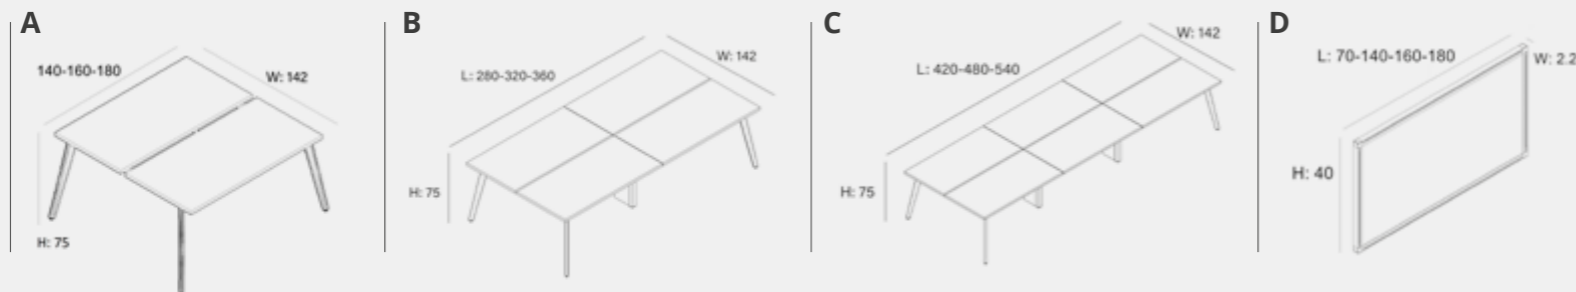

## TEKNİK ÇİZİM / TECHNICAL DRAWING

ÜRÜN / PRODUCT	KOD / CODE	AÇIKLAMA / EXPLANATION	ÖLÇÜ / SIZE (CM)
A IRON WORKSTATION MASA (2'Lİ) IRON WORKSTATION DESK (2 PEOPLE)	İRWM 140145	140 cm 2'Lİ MASA / WORK GROUP FOR 2 PEOPLE	L:140 W:142 H:75
	İRWM 160145	160 cm 2'Lİ MASA / WORK GROUP FOR 2 PEOPLE	L:160 W:142 H:75
	İRWM 180145	180 cm 2'Lİ MASA / WORK GROUP FOR 2 PEOPLE	L:180 W:142 H:75
B IRON WORKSTATION MASA (4'LÜ) IRON WORKSTATION DESK (4 PEOPLE)	İRWM 280145	140 cm 4'LÜ MASA / WORK GROUP FOR 4 PEOPLE	L:280 W:142 H:75
	İRWM 320145	160 cm 4'LÜ MASA / WORK GROUP FOR 4 PEOPLE	L:320 W:142 H:75
	İRWM 360145	180 cm 4'LÜ MASA / WORK GROUP FOR 4 PEOPLE	L:360 W:142 H:75
C IRON WORKSTATION MASA (6'Lİ) IRON WORKSTATION DESK (6 PEOPLE)	İRWM 420145	140 cm 6'Lİ MASA / WORK GROUP FOR 6 PEOPLE	L:420 W:142 H:75
	İRWM 480145	160 cm 6'Lİ MASA / WORK GROUP FOR 6 PEOPLE	L:480 W:142 H:75
	İRWM 540145	180 cm 6'Lİ MASA / WORK GROUP FOR 6 PEOPLE	L:540 W:142 H:75
D 22 MM ALÜMİNYUM ÇERÇEVELİ PANEL 22 mm FRAMED SEPERATOR WITH ALLUMINIUM	7040	70'LİK BÖLÜCÜ PANEL / SEPERATOR PANEL	L:70 W:2.2 H:40
	14040	140'LİK BÖLÜCÜ PANEL / SEPERATOR PANEL	L:140 W:2.2 H:40
	16040	160'LİK BÖLÜCÜ PANEL / SEPERATOR PANEL	L:160 W:2.2 H:40
	18040	180'LİK BÖLÜCÜ PANEL / SEPERATOR PANEL	L:180 W:2.2 H:40